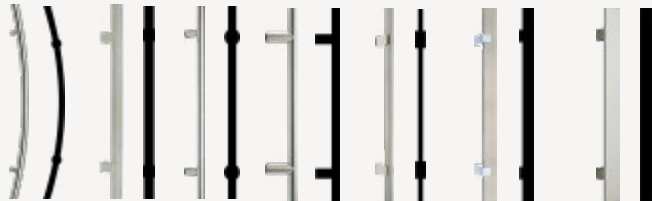

model 1310

model 1654

model 1195

family

Without glass **from 2.499 €** 

Promotion valid with the following  
Standard Etherma colors.

**Deluxe design package**

**External handle  
of your choice**

Included in promo Handle Bar  
1000mm Inox

Optionally choose the most suitable accessory  
for your home from those available in the Etherma catalog.  
Available in stainless steel or black.

**Concealed hinges  
(optional)**